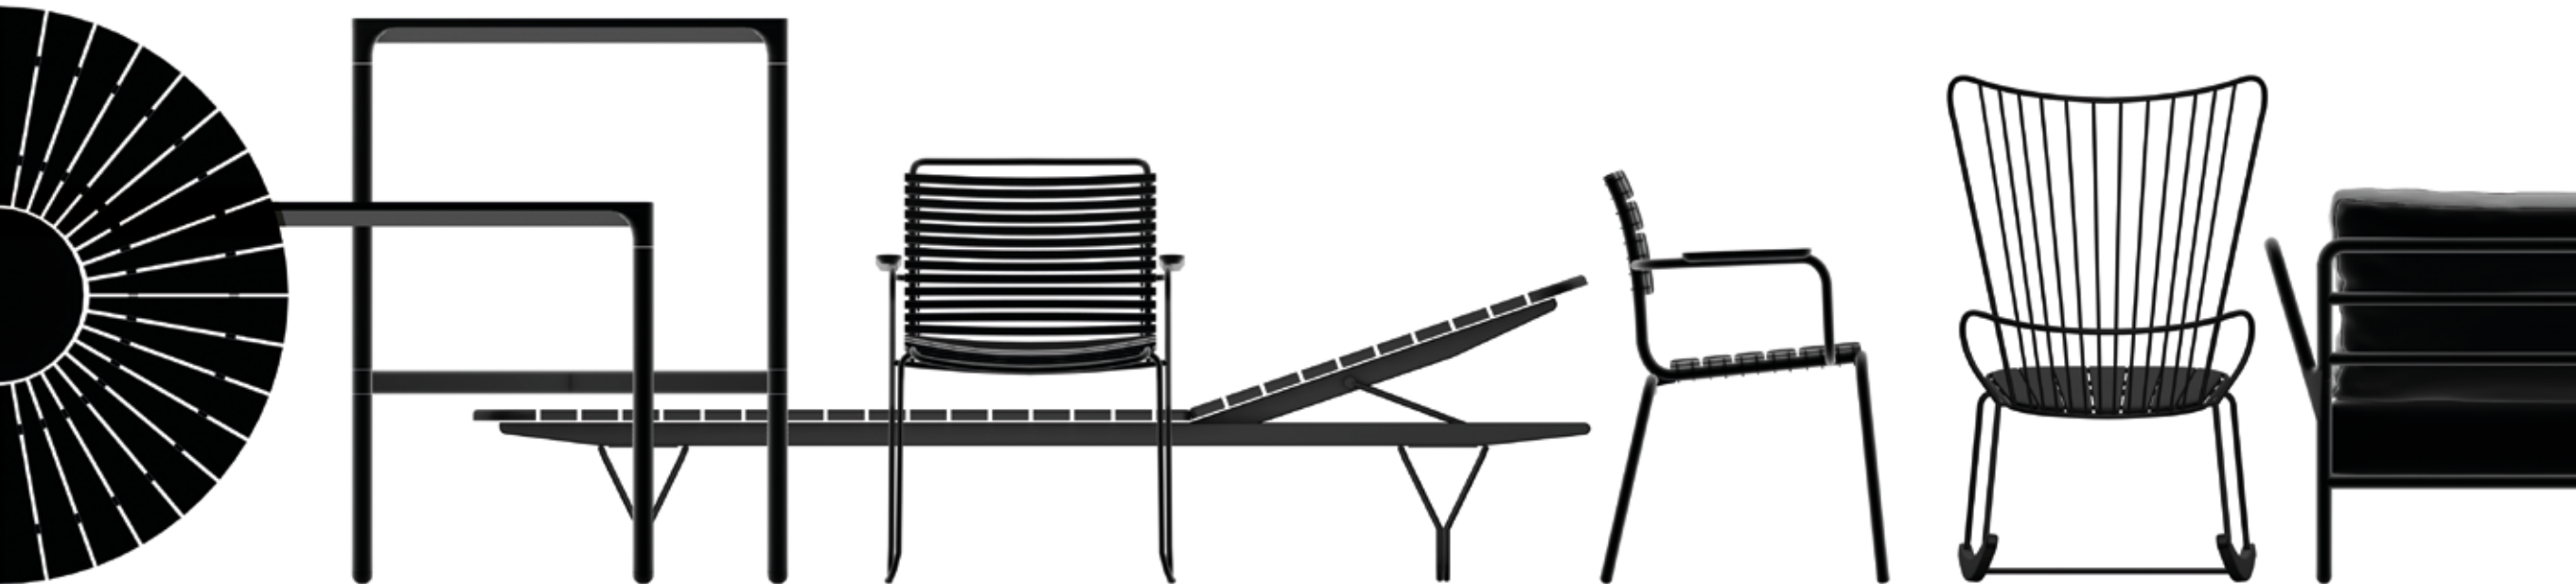

**HOUE IS A DANISH DESIGN HOUSE FOUNDED IN 2007.
WE COMBINE GREAT COMFORT AND DESIGN IN OUR WORK.
WE ALWAYS PUT A LOT OF EFFORT INTO OUR
PRODUCT DEVELOPMENT STRIVING TO MEET
A HIGH STANDARD.**

**LEVEL LOUNGE MODULES CAN BE COMBINED IN
MANY DIFFERENT WAYS.**

OUTDOOR LOUNGE MODULAR SYSTEM

LEVEL IS A COLLECTION OF MODULAR OUTDOOR LOUNGE FURNITURE. THE MODULES CAN BE COMBINED IN MANY DIFFERENT WAYS. THE LIGHTWEIGHT ALUMINUM FRAME AND SOFT CUSHIONS CREATES BOTH CONTRAST AND COMFORT AND TEMPT WITH RELAXED LOUNGE ATMOSPHERE.

The LEVEL collection consists of 2 sofa end modules – one left and one right, a lounge chair module and an ottoman, all with powder coated grey aluminum frame and cushions in water resistant fabric. To complement the couches LEVEL also include a coffee table and a side table in beautiful bamboo.

LEVEL is designed in Denmark by Henrik Pedersen.

**COMBINE THE LOUNGE MODULES WITH THE COFFEE
AND SIDE TABLES IN BAMBOO.**

**COMBINATION OF ONE LEFT AND ONE RIGHT SOFA WITH A
BAMBOO COFFEE TABLE IN BETWEEN.**