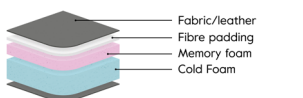

Seat
Cold foam covered with fibre padding.

Back
The inner core is cold foam covered with fibre padding.

Feather soft (Comfort C2)

Seat
Cold foam with a feather top.

Back
Feather and ball fibre mix.

Comfort Memory

Seat
Cold foam with memory foam on top, covered with fibre padding.

Back
Feather and ball fibre mix.

Upholstery

Leg options