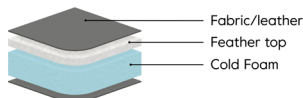

*Note that the dimensions may differ +/-3% depending on upholstery and combination.

Comfort

Foam soft (Comfort EU)

Seat
Cold foam covered with fibre padding.

Back
Siliconized ball fibre.

Foam firm (Comfort C1)

Seat
Cold foam covered with fibre padding.

Back
The inner core is cold foam covered with fibre padding.

Feather soft (Comfort C2)

Seat
Cold foam with a feather top.

Back
Feather and ball fibre mix.

Comfort Memory

Seat
Cold foam with memory foam on top, covered with fibre padding.

Back
Feather and ball fibre mix.

Upholstery

Leg options