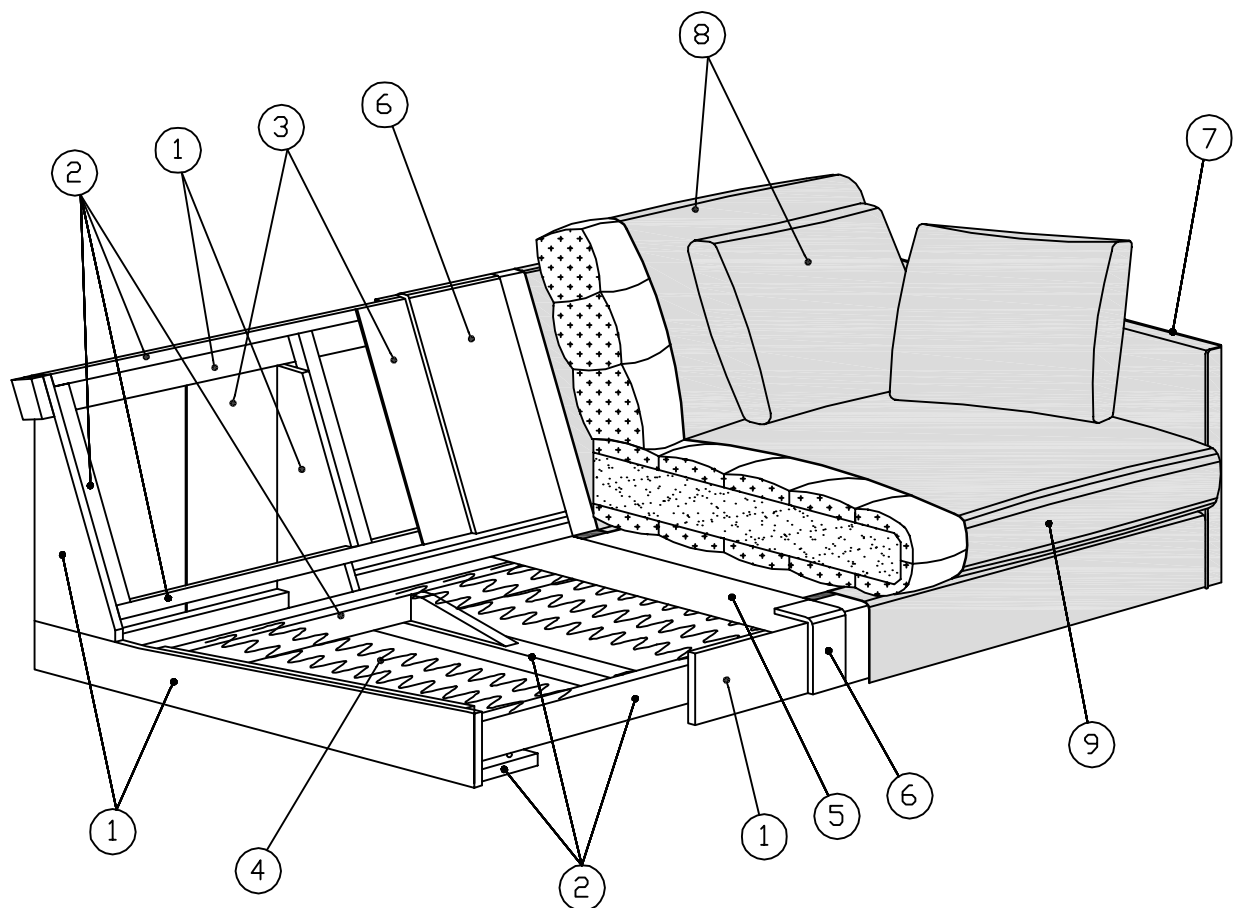

PETITO

1. CHIPBOARD
2. FSC CERTIFIED EUROPEAN PINEWOOD
3. MASONITE
4. NOZAG STEEL SPRINGS
5. NEEDED GREY WADDING 500 g/m²
6. FOAM 18 kg , 10mm
7. ARMREST
 - FOAM 18 kg , 10mm / 90 kg , 20mm
 - WADDING 150 g/m²
8. BACK CUSHION
 - comfort C-2 - FEATHER FILLING + POLYESTER BALL FIBER
9. SEAT CUSHION
 - comfort C-2 - HIGH RESILIENT FOAM 35 kg , 110mm
 - comfort C-2 - FEATHER FILLING + POLYESTER BALL FIBER