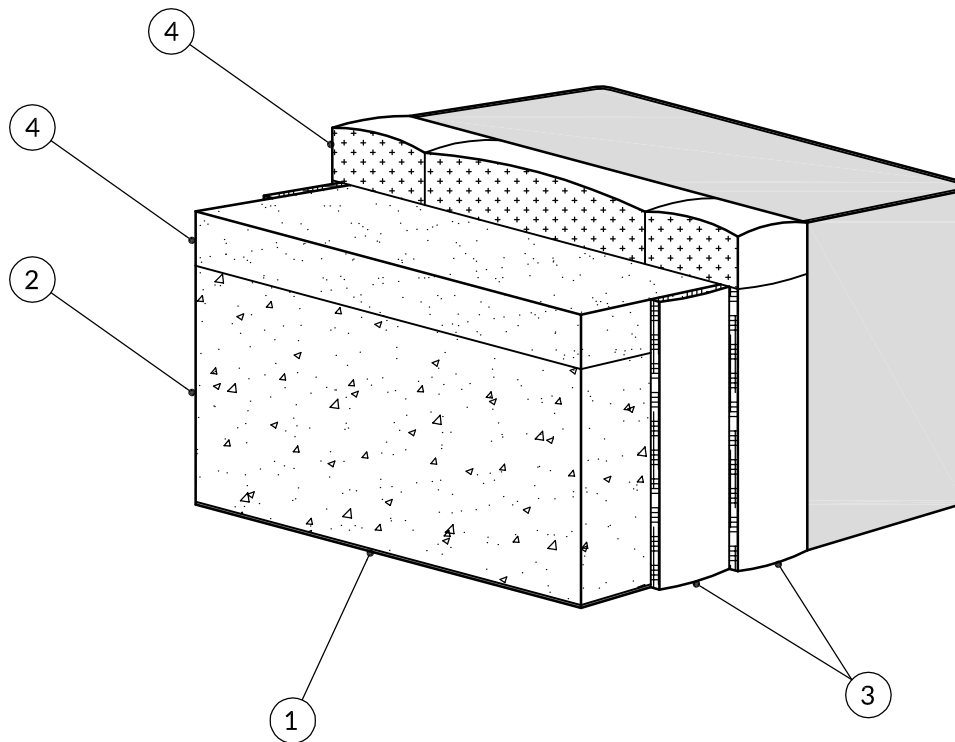

PRALINE

1. MASONITE
2. STYROFOAM
3. WADDING 200 g/m²
4. SEAT
 - comfort EU - COLD FOAM 25kg , 60mm
 - comfort EU - POLYESTER BALL FIBER + POLYURETHANE CRUMB
 - comfort C-2 - COLD FOAM 25kg , 60mm
 - comfort C-2 - FEATHER FILLING + POLYESTER BALL FIBER