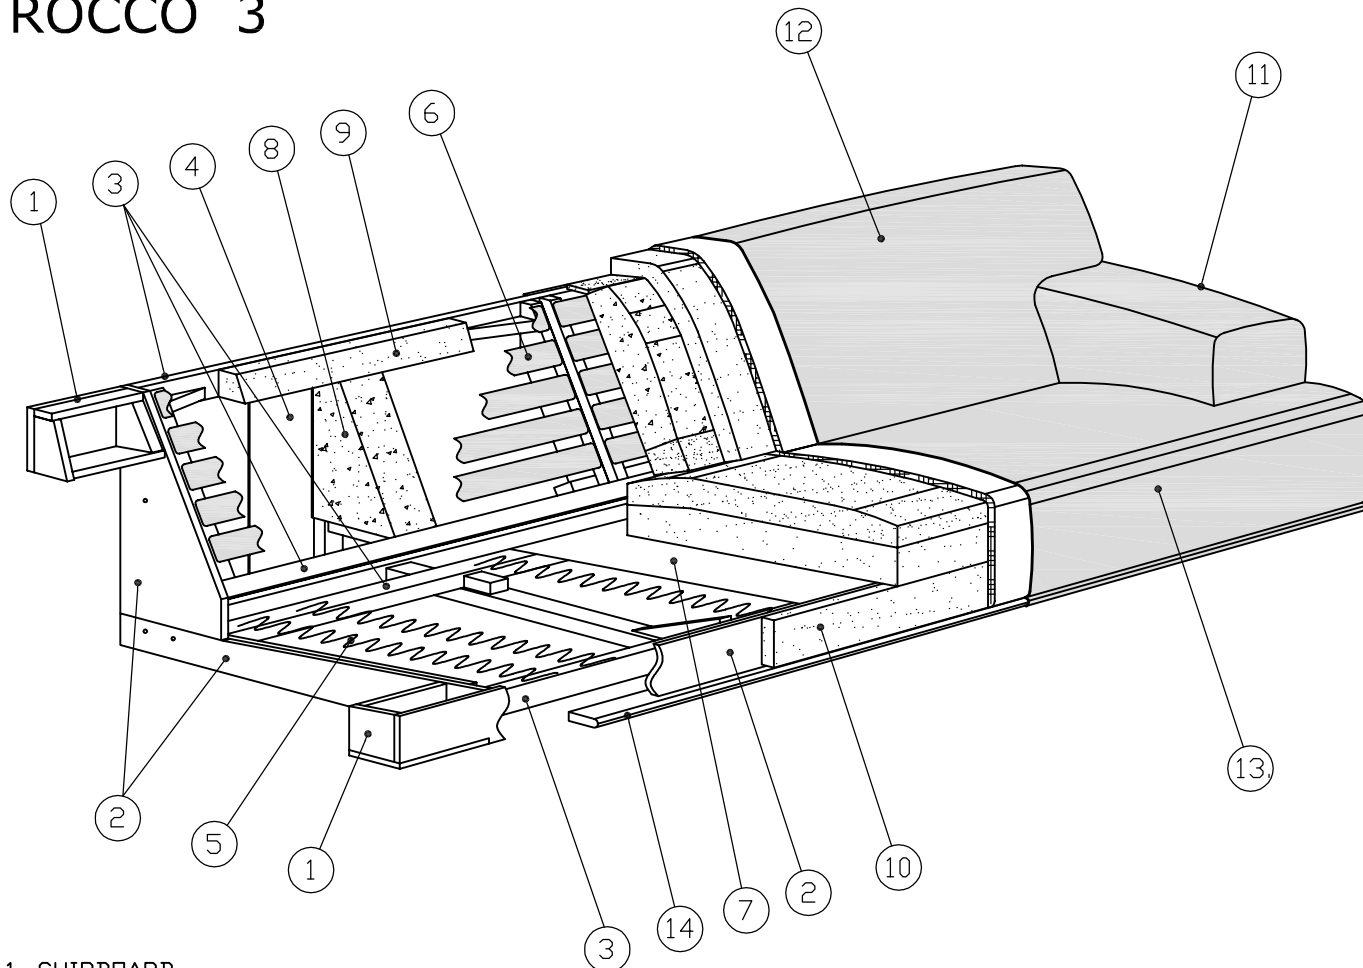

ROCCO 3

1. CHIPBOARD

2. PLYWOOD

3. FSC CERTIFIED EUROPEAN PINEWOOD

4. MASONITE

5. NOZAG STEEL SPRINGS

6. UPHOLSTERY RUBBER BELT

7. NEEDED GREY WADDING 500 g/m²

8. FOAM 14kg , 100mm

9. FOAM 30kg , 60mm

10. FOAM 25kg , 30mm

11. ARMREST

- comfort C-1 - FOAM 14kg , 60mm / 18kg , 10mm / 25kg , 20mm

- comfort C-1 - WADDING 300 g/m² - wt6knina

- comfort C-2 - FOAM 14kg , 60mm / 18kg , 10mm / 25kg , 20mm