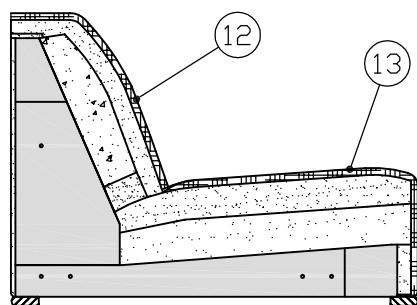

COMFORT C-1