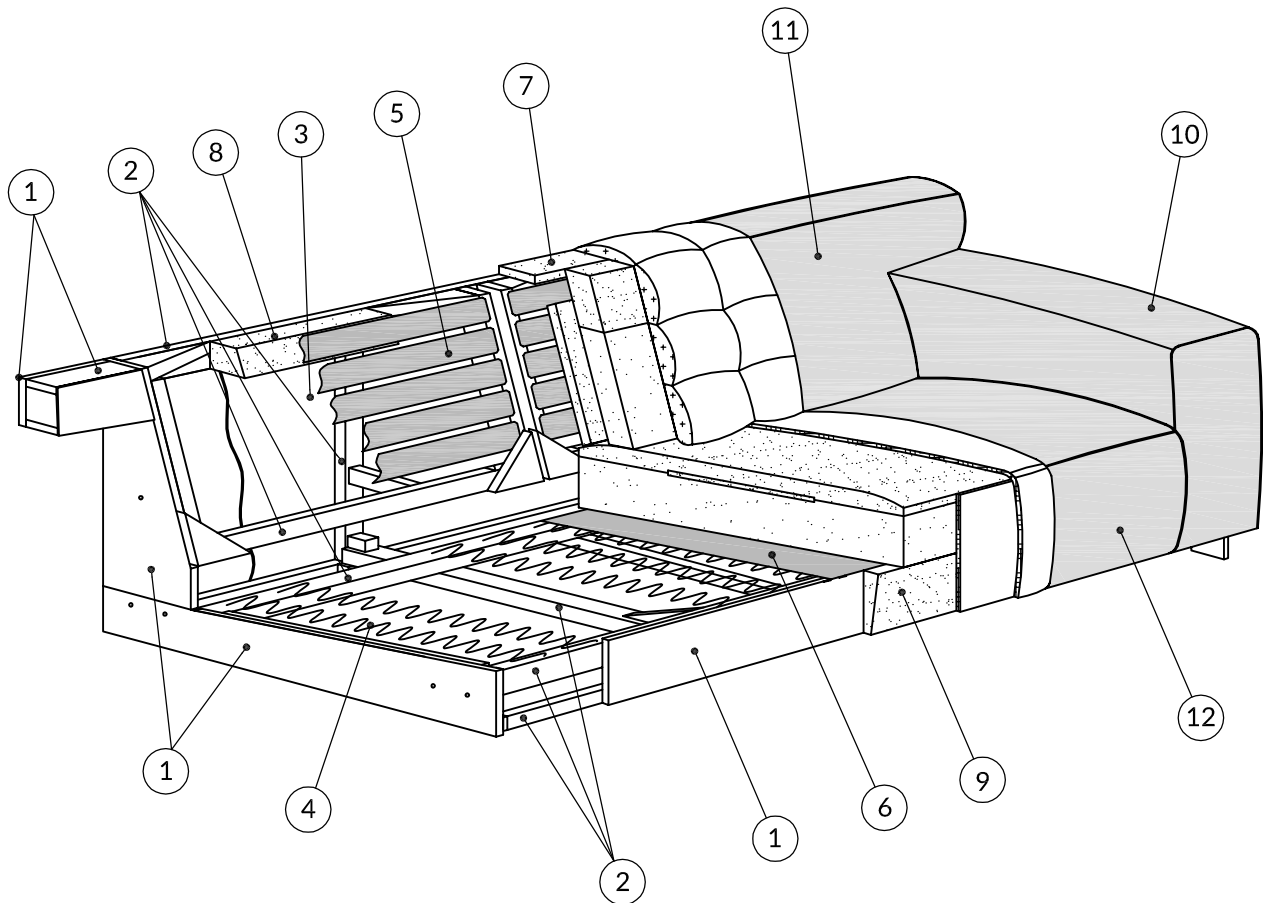

VESTA comfort C_M

1. CHIPBOARD

2. FSC CERTIFIED EUROPEAN PINEWOOD

3. MASONITE

4. NOZAG STEEL SPRINGS

5. UPHOLSTERY RUBBER BELT

6. NEEDED GREY WADDING 500 g/m²

7. FOAM 25kg , 20mm

8. FOAM 14kg ; 80mm

9. FOAM 25kg ; 40mm

10. ARMREST

- FOAM 14kg , 60mm / 18kg . 10mm / 25kg , 20mm / 30kg , 80mm / 30kg , 60mm

11. BACK -

- comfort C_M - FOAM 14kg , 60mm / 28 kg , 60mm / 23kg , 20mm

- comfort C_M - FEATHER FILLING + POLYESTER BALL FIBER

12. SEAT

- comfort C_M - HIGH RESILIENT FOAM 30kg , 120mm / 60kg , 40mm / 18kg , 10mm

- comfort C_M - WADDING 200 g/m²