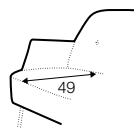

extra dimensions

depth of seat
pop