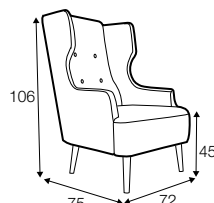

## COVERS

fixed

pop

footstool 52x36

tune

tune without buttons

solo

funk

## extra dimensions

depth of seat  
pop

depth of seat  
tune

depth of seat  
solo

depth of seat  
funk

depth of seat  
swing