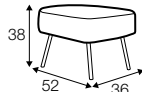

## COVERS

fixed

pop

footstool 52x36

tune

tune without buttons

solo

funk