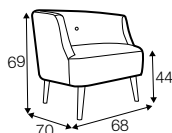

## COVERS

fixed

pop

footstool 52x36

tune

tune without buttons

solo

funk

## extra dimensions

depth of seat  
pop

depth of seat  
tune

depth of seat  
solo

depth of seat  
funk

depth of seat  
swing