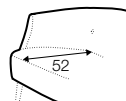

## COVERS

fixed

pop

footstool 52x36

tune

tune without buttons

solo

funk

## extra dimensions

depth of seat  
pop

depth of seat  
tune

depth of seat  
solo

depth of seat  
funk

depth of seat  
swing