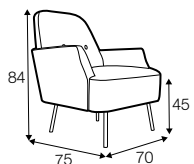

## COVERS

fixed

pop

footstool 52x36

tune

tune without buttons

solo

funk