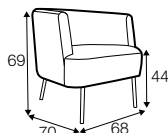

## COVERS

fixed

pop

footstool 52x36

tune

tune without buttons

solo

funk

## extra dimensions

depth of seat  
pop

depth of seat  
tune

depth of seat  
solo

depth of seat  
funk

depth of seat  
swing