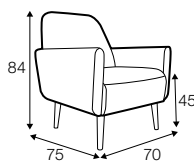

## COVERS

fixed

pop

footstool 52x36

tune

tune without buttons

solo

funk

## extra dimensions

depth of seat  
pop

depth of seat  
tune

depth of seat  
solo

depth of seat  
funk

depth of seat  
swing