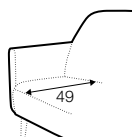

## COVERS

fixed

pop

footstool 52x36

tune

tune without buttons

solo

funk

## extra dimensions

depth of seat  
pop

depth of seat  
tune

depth of seat  
solo

depth of seat  
funk

depth of seat  
swing