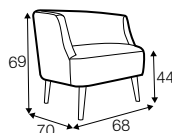

## COVERS

fixed

pop

footstool 52x36

tune

tune without buttons

solo

funk

## extra dimensions

depth of seat  
pop

depth of seat  
tune

depth of seat  
solo

depth of seat  
funk

depth of seat  
swing