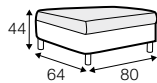

LUX lux

PLUS plus

CLS classic

COVERS

FC fixed

LC loose

LCV loose with velcro

SPECIAL

modular
system

Drawing show combinations with armrest I. Combinantons with other armrest are properly longer or shorter in width.

armchair

footstool 80x64

2 seater

2,5 seater

3 seater

4 seater divided

divan right / or left

bench right / or left

corner 90°

extra dimensions

depth of seat

accessories

cushion

headrest with roll L-60