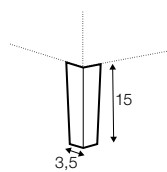

divan right / or left

bench right / or left

corner 90°

extra dimensions

depth of seat

accessories

cushion

headrest with roll L-60

armrest I

armrest II

endpart left / or right

legs

no. 109
wood

no. 195
metal chrome,
painted black

no. 47
metal chrome,
painted black

no. 145A
metal chrome,
painted black