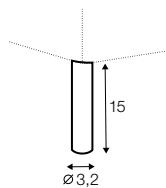

divan right / or left

bench right / or left

corner 90°

extra dimensions

depth of seat

accessories

cushion

headrest with roll L-60

armrest I

armrest II

endpart left / or right

legs

no. 109
wood

no. 195
metal chrome,
painted black

no. 47
metal chrome,
painted black

no. 145A
metal chrome,
painted black