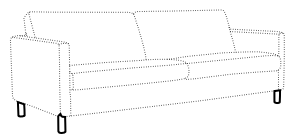

divan right / or left

bench right / or left

corner 90°

extra dimensions

depth of seat

accessories

cushion

headrest with roll L-60

armrest I

armrest II

endpart left / or right

legs

no. 109
wood

no. 195
metal chrome,
painted black

no. 47
metal chrome,
painted black

no. 145A
metal chrome,
painted black

All legs can be fixed to both armrests:

under armrest

under frame