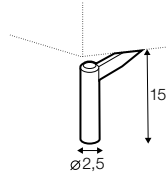

divan right / or left

bench right / or left

corner 90°

extra dimensions

depth of seat

accessories

cushion

headrest with roll L-60

armrest I

armrest II

endpart left / or right

legs

no. 109
wood

no. 195
metal chrome,
painted black

no. 47
metal chrome,
painted black

no. 145A
metal chrome,
painted black