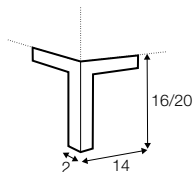

divan right / or left

bench right / or left

corner 90°

extra dimensions

depth of seat

accessories

cushion

headrest with roll L-60

armrest I

armrest II

endpart left / or right

legs

no. 109
wood

no. 195
metal chrome,
painted black

no. 47
metal chrome,
painted black

no. 145A
metal chrome,
painted black