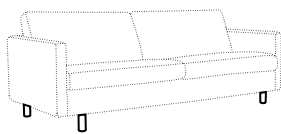

divan right / or left

bench right / or left

corner 90°

extra dimensions

depth of seat

accessories

cushion

headrest with roll L-60

armrest I

armrest II

endpart left / or right

legs

no. 109
wood

no. 195
metal chrome,
painted black

no. 47
metal chrome,
painted black

no. 145A
metal chrome,
painted black

All legs can be fixed to both armrests:

under armrest

under frame