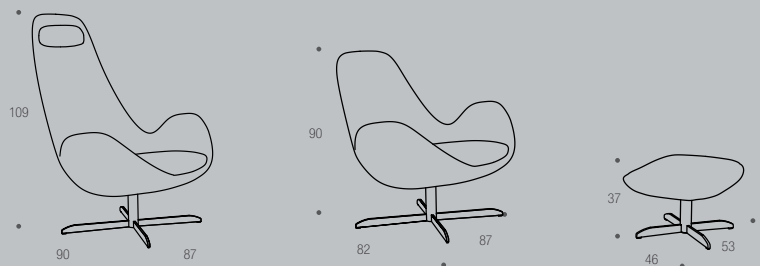

Price group	WxDxH: M3: 0.77	87x90x109	M3: 0.06	53x46x37
1	.....	.....	.....	.....
2	.....	.....	.....	.....
3	.....	.....	.....	.....
4	.....	.....	.....	.....
5	.....	.....	.....	.....
Eton w. split	.....	.....	.....	.....
Eton	.....	.....	.....	.....
Savoy w. split	.....	.....	.....	.....
Savoy	.....	.....	.....	.....
Century	.....	.....	.....	.....
Waldorf	.....	.....	.....	.....
Vintage	.....	.....	.....	.....
Pullman	.....	.....	.....	.....

LOW with MATT BLACK base
CHAIR FOOT REST
1001300xxxx060 1001350xxxx060

LOW with SHINY CROME base
CHAIR FOOT REST
1001300xxxx065 1001350xxxx065

Price group	HxWxD: 24x44x12 cm.
1	.....
2	.....
3	.....
4	.....
5	.....
Eton w. split	.....
Eton	.....
Savoy w. split	.....
Savoy	.....
Century	.....
Waldorf	.....
Vintage	.....
Pullman	.....

n.a.: not available

HOW TO DESIGN:

1. Choose 100 1300/1310
2. Choose fabric/leather
3. Choose base

All measurements are approximate.
Please allow for a tolerance of +/- 3 cm.