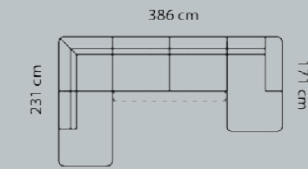

Combo shown: **6421**
Combo mirrored: **6431**