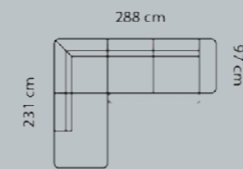

Combo shown: **6121**
Combo mirrored: **6131**