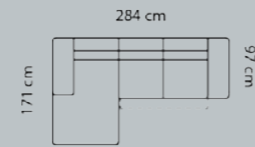

Combo shown: **6031**
Combo mirrored: **6041**