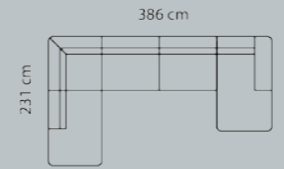

All measurements are approximate. Please allow for a tolerance of +/- 3 cm.

Combo shown: **9161**
 Combo mirrored: **9171**

Combo shown: **9181**
 Combo mirrored: **9191**

Combo shown: **9401**
 Combo mirrored: **9411**

Combo shown: **9201**
 Combo mirrored: **9211**

Combo shown: **9421**
 Combo mirrored: **9431**

Cushions: **1000015** **1000016**

17 x 60 cm. HxW 17 x 81 cm.
 M3: 0,01

Price group

- 1
- 2
- 3
- 4
- 5
- Eton w. Split
- Eton
- Savoy / split
- Savoy
- Safari
- Nature
- Century
- Waldorf
- Vintage

Open-end+90°+3-seater
 M3: 2,9

Open-end+90°+2-seat+chaiselong
 M3: 3,65

Open-end+90°+2½-seat+chaiselong
 M3: 3,8

Open-end+90°+3-seat+chaiselong
 M3: 4,0

Open-end+90°+3-seat+chaiselong
 M3: 4,0

n.a.: not available