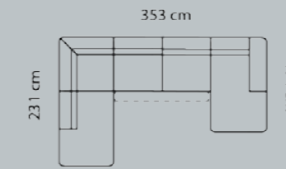

Combo shown: **6401**
Combo mirrored: **6411**