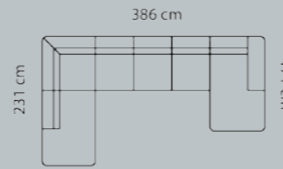

All measurements are approximate. Please allow for a tolerance of +/- 3 cm.

Combo shown: **9161**
 Combo mirrored: **9171**

Combo shown: **9181**
 Combo mirrored: **9191**

Combo shown: **9401**
 Combo mirrored: **9411**

Combo shown: **9201**
 Combo mirrored: **9211**

Combo shown: **9421**
 Combo mirrored: **9431**

Cushions: **1000015** **1000016**

17 x 60 cm. HxW 17 x 81 cm.
 M3: 0,01

Price group

- 1
- 2
- 3
- 4
- 5
- Eton w. Split
- Eton
- Savoy / split
- Savoy
- Safari
- Nature
- Century
- Waldorf
- Vintage

Open-end+90°+3-seater
 M3: 2,9

Open-end+90°+2-seat+chaiselong
 M3: 3,65

Open-end+90°+2½-seat+chaiselong
 M3: 3,8

Open-end+90°+3-seat+chaiselong
 M3: 4,0

Open-end+90°+3-seat+chaiselong
 M3: 4,0

n.a.: not available