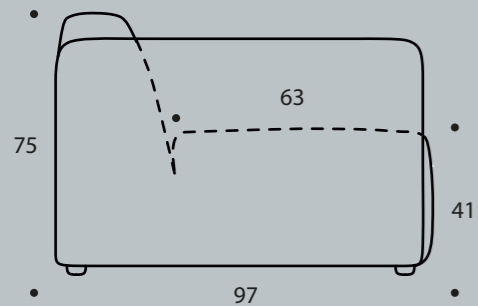

COMFORT

DIMENSIONS

ACCESSORIES

Cushion 0016 17x81

Cushion 0015 17x60

DESIGN ELEMENTS

63 Combinations
Available in fabric and leather

HOW TO DESIGN

Open-end+90°+3 w.function+chaisel.
 M3: 4,29

All measurements are approximate. Please allow for a tolerance of +/- 3 cm.

ACCESSORIES

Cushion 0015 17x60

Cushion 0016 17x81