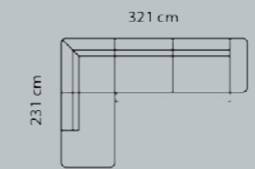

Combo shown: **6161**
Combo mirrored: **6171**