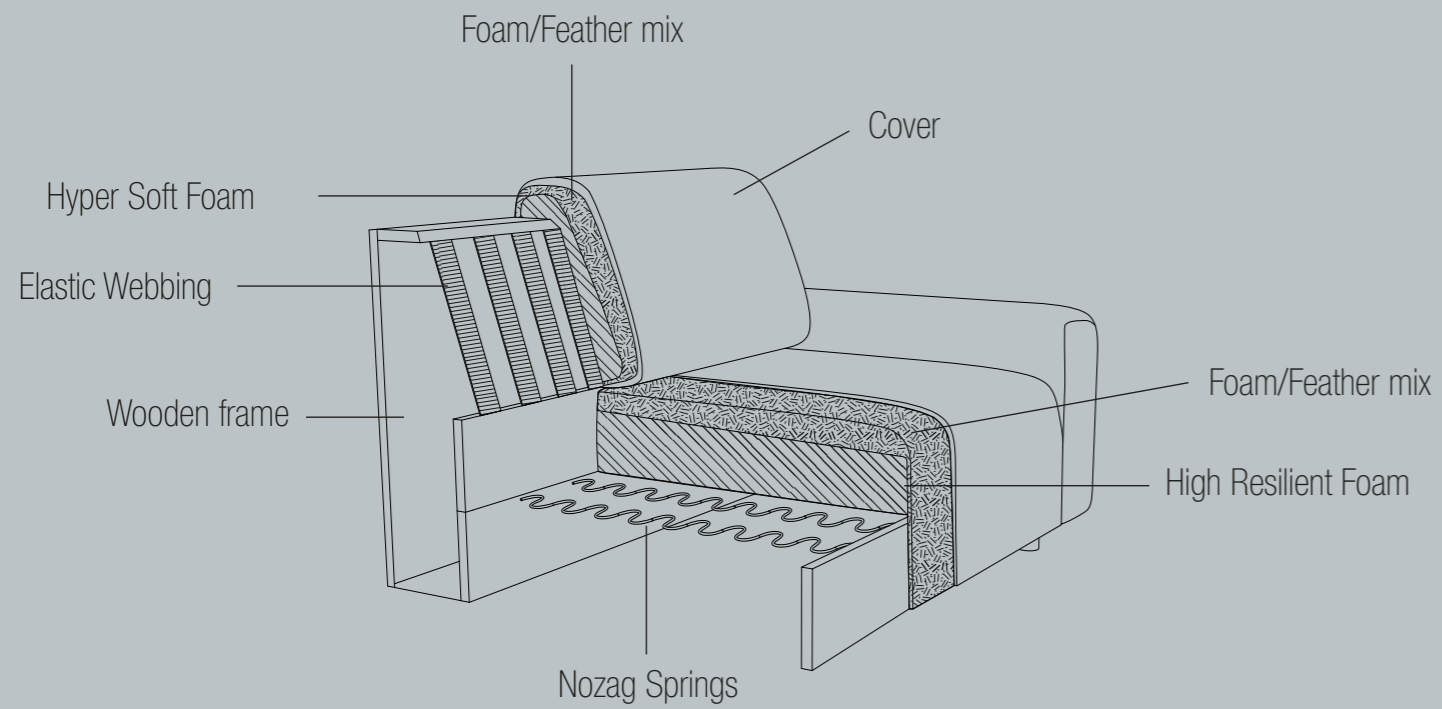

COMFORT

DIMENSIONS

ACCESSORIES

Cushion 0016 17x81

Cushion 0015 17x60

DESIGN ELEMENTS

63 Combinations
Available in fabric and leather

HOW TO DESIGN

1. Choose comfort 145
2. Choose combination
3. Choose fabric or leather
4. Legs included

Luca is a sofa that invites you to come and take a closer look, because of its design details and the seating experience. The stitching details makes this sofa one of a kind.