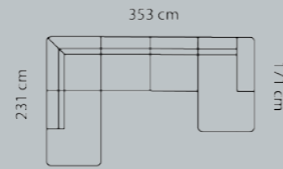

All measurements are approximate. Please allow for a tolerance of +/- 3 cm.

Combo shown: **9161**
 Combo mirrored: **9171**

Combo shown: **9181**
 Combo mirrored: **9191**

Combo shown: **9401**
 Combo mirrored: **9411**

Combo shown: **9201**
 Combo mirrored: **9211**

Combo shown: **9421**
 Combo mirrored: **9431**

Cushions: **1000015** **1000016**

17 x 60 cm. HxW 17 x 81 cm.
 M3: 0,01

Price group

- 1
- 2
- 3
- 4
- 5
- Eton w. Split
- Eton
- Savoy / split
- Savoy
- Safari
- Nature
- Century
- Waldorf
- Vintage

Open-end+90°+3-seater
 M3: 2,9

Open-end+90°+2-seat+chaiselong
 M3: 3,65

Open-end+90°+2½-seat+chaiselong
 M3: 3,8

Open-end+90°+3-seat+chaiselong
 M3: 4,0

Open-end+90°+3-seat+chaiselong
 M3: 4,0

n.a.: not available