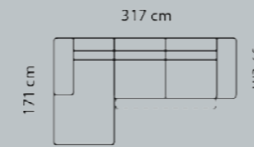

Combo shown: **6051**
Combo mirrored: **6061**