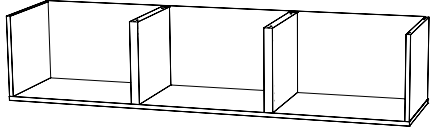

BUILD YOUR SIDEBORD IN FOUR STEPS

1. Choose top

2. Choose base

3. Choose legs

4. Choose inserts