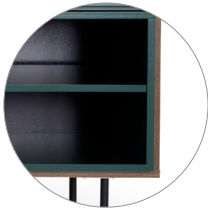

PLAIN

o o o o

A combination for every taste

The possibilities to express yourself with Plain are endless. This module system has millions of possible combinations, you will easily find one that suits your home.