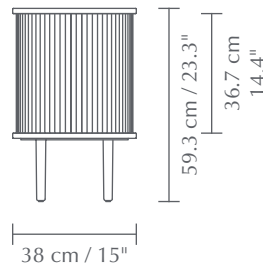

Colour variations

oak

dark oak

black oak

hazelnut

charcoal

sugar brown

white sands

sterling

shadow

UMAGE